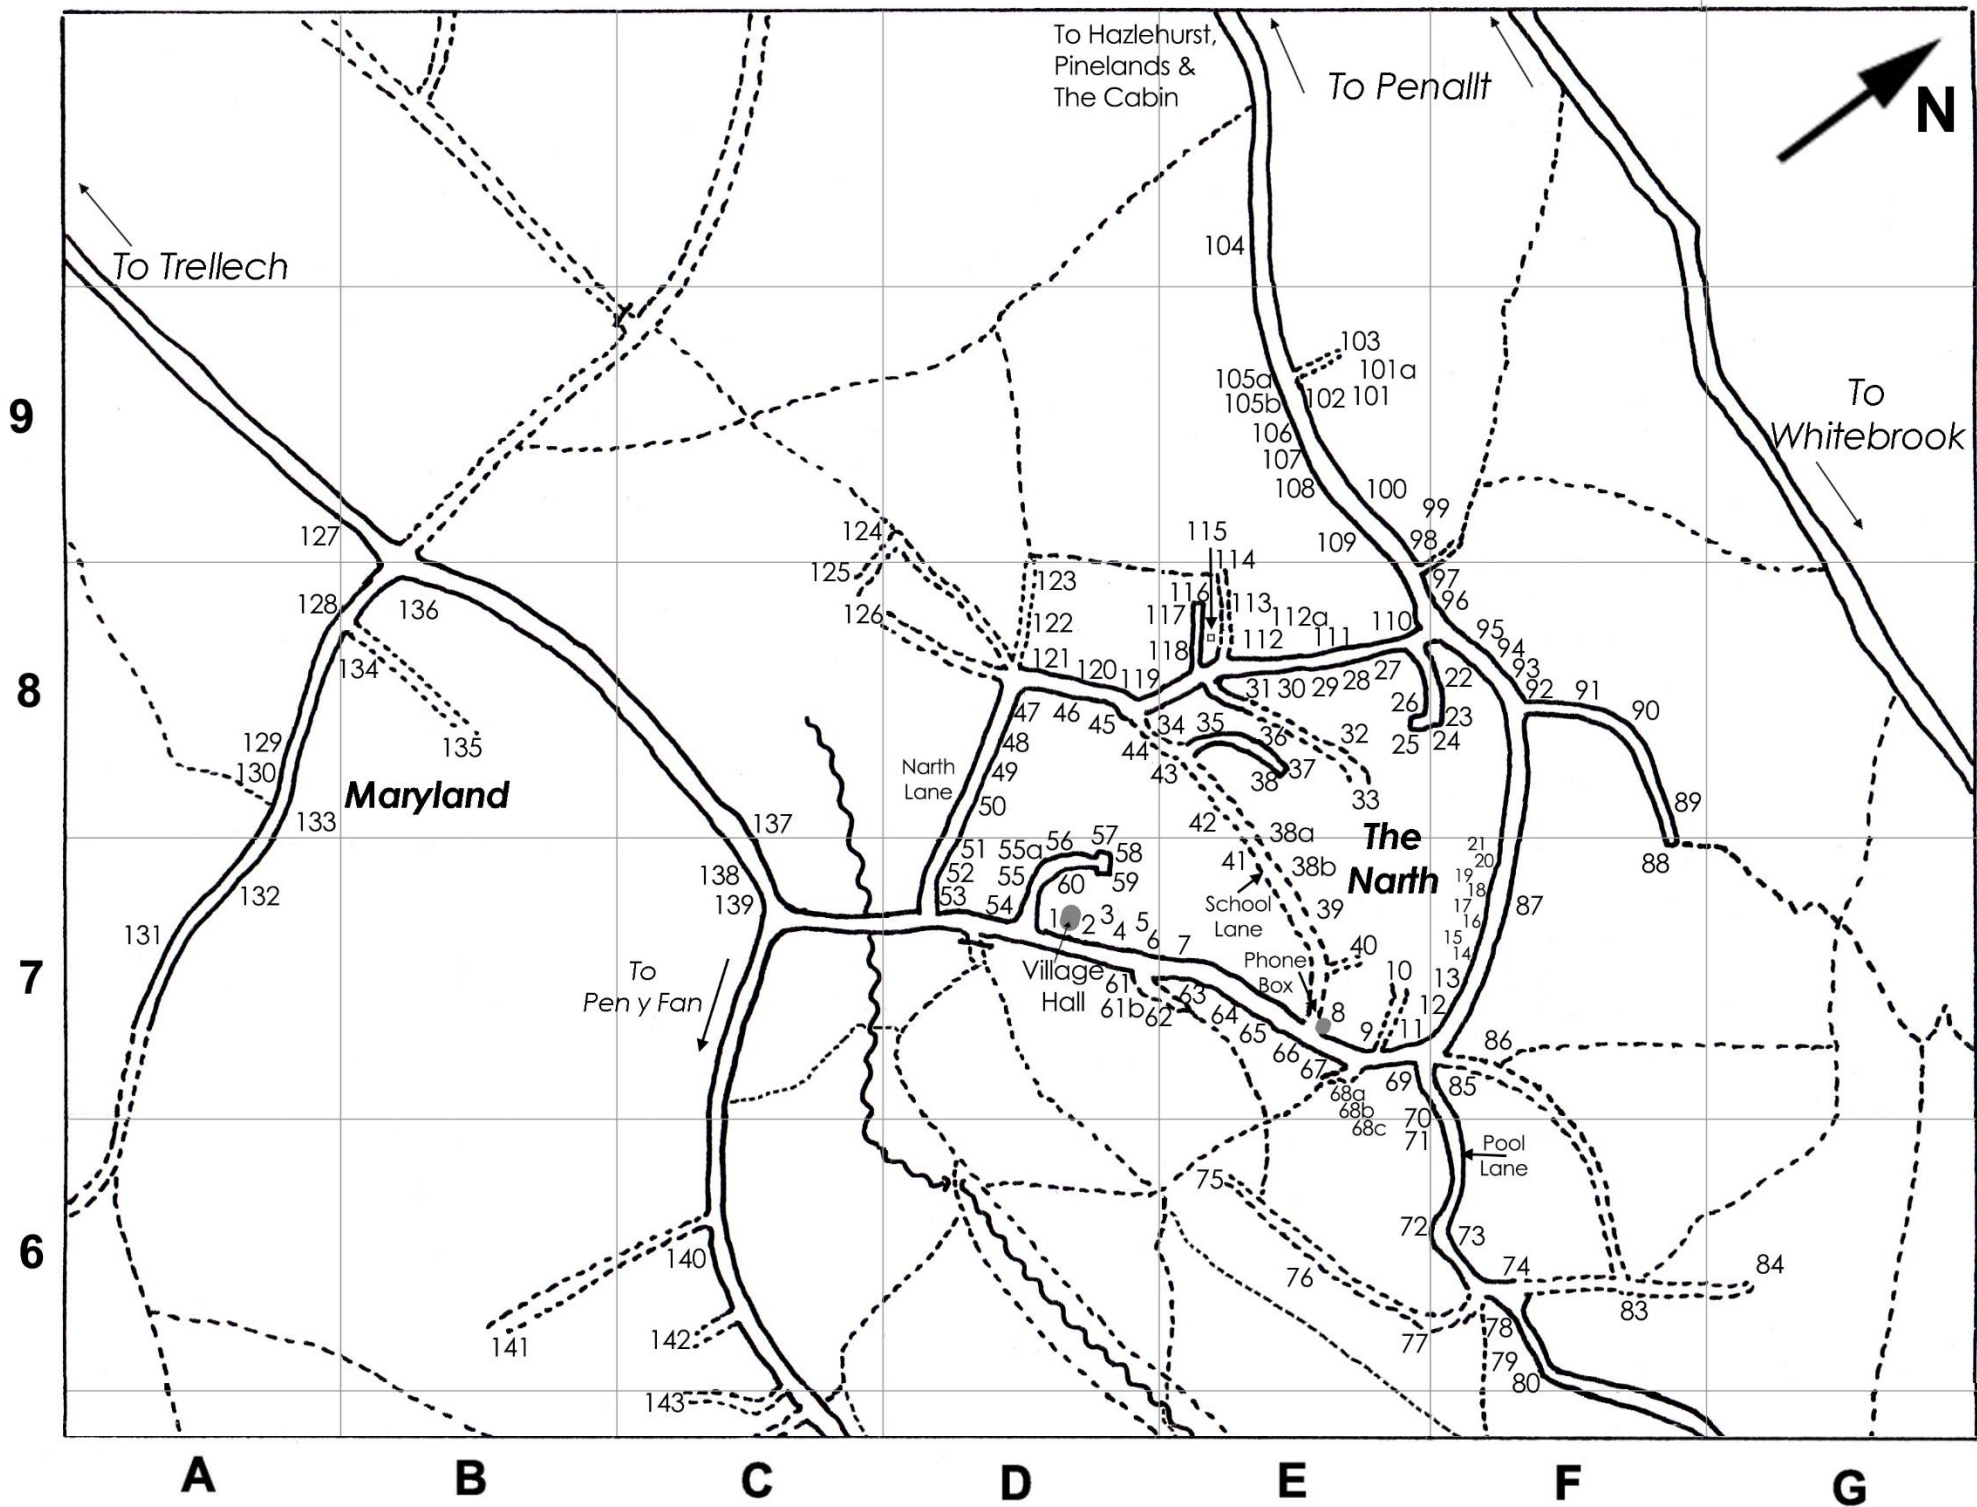

The Narth & District Village Map

Revised January 2021

Compiled by The Narth Village Hall Committee

Contents	Page
The Narth and Maryland	2
Pen-y-Fan	3
Key: houses listed by map number	4
Key: houses listed alphabetically by name	5

This map shows the location and names of houses in The Narth, Maryland and Pen-y-Fan. We have done our best to position houses correctly and to check the accuracy of house names. We apologise for any errors, and would be grateful if you have any corrections or amendments for the next issue.

For contact details see the Village Hall web site www.thenarthhall.org.uk